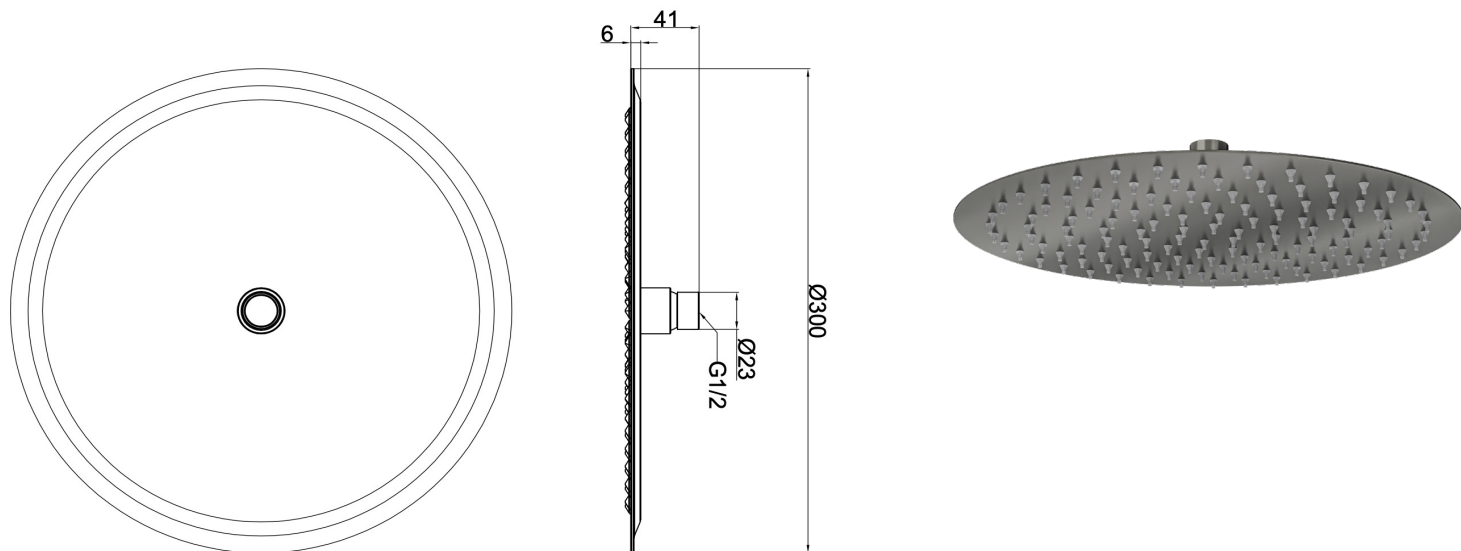

# Soul 300mm Round Shower Head

Gunmetal

## Product Specifications

Code	SOU-300R-GM
Barcode	9339897011389
Material	304 Stainless Steel
Finish	Gunmetal

WELS Rating	3 Star
WELS Reg No	S17536
WELS L/Min	9L/Min

Experience, *the difference.*

LINSOL.COM.AU